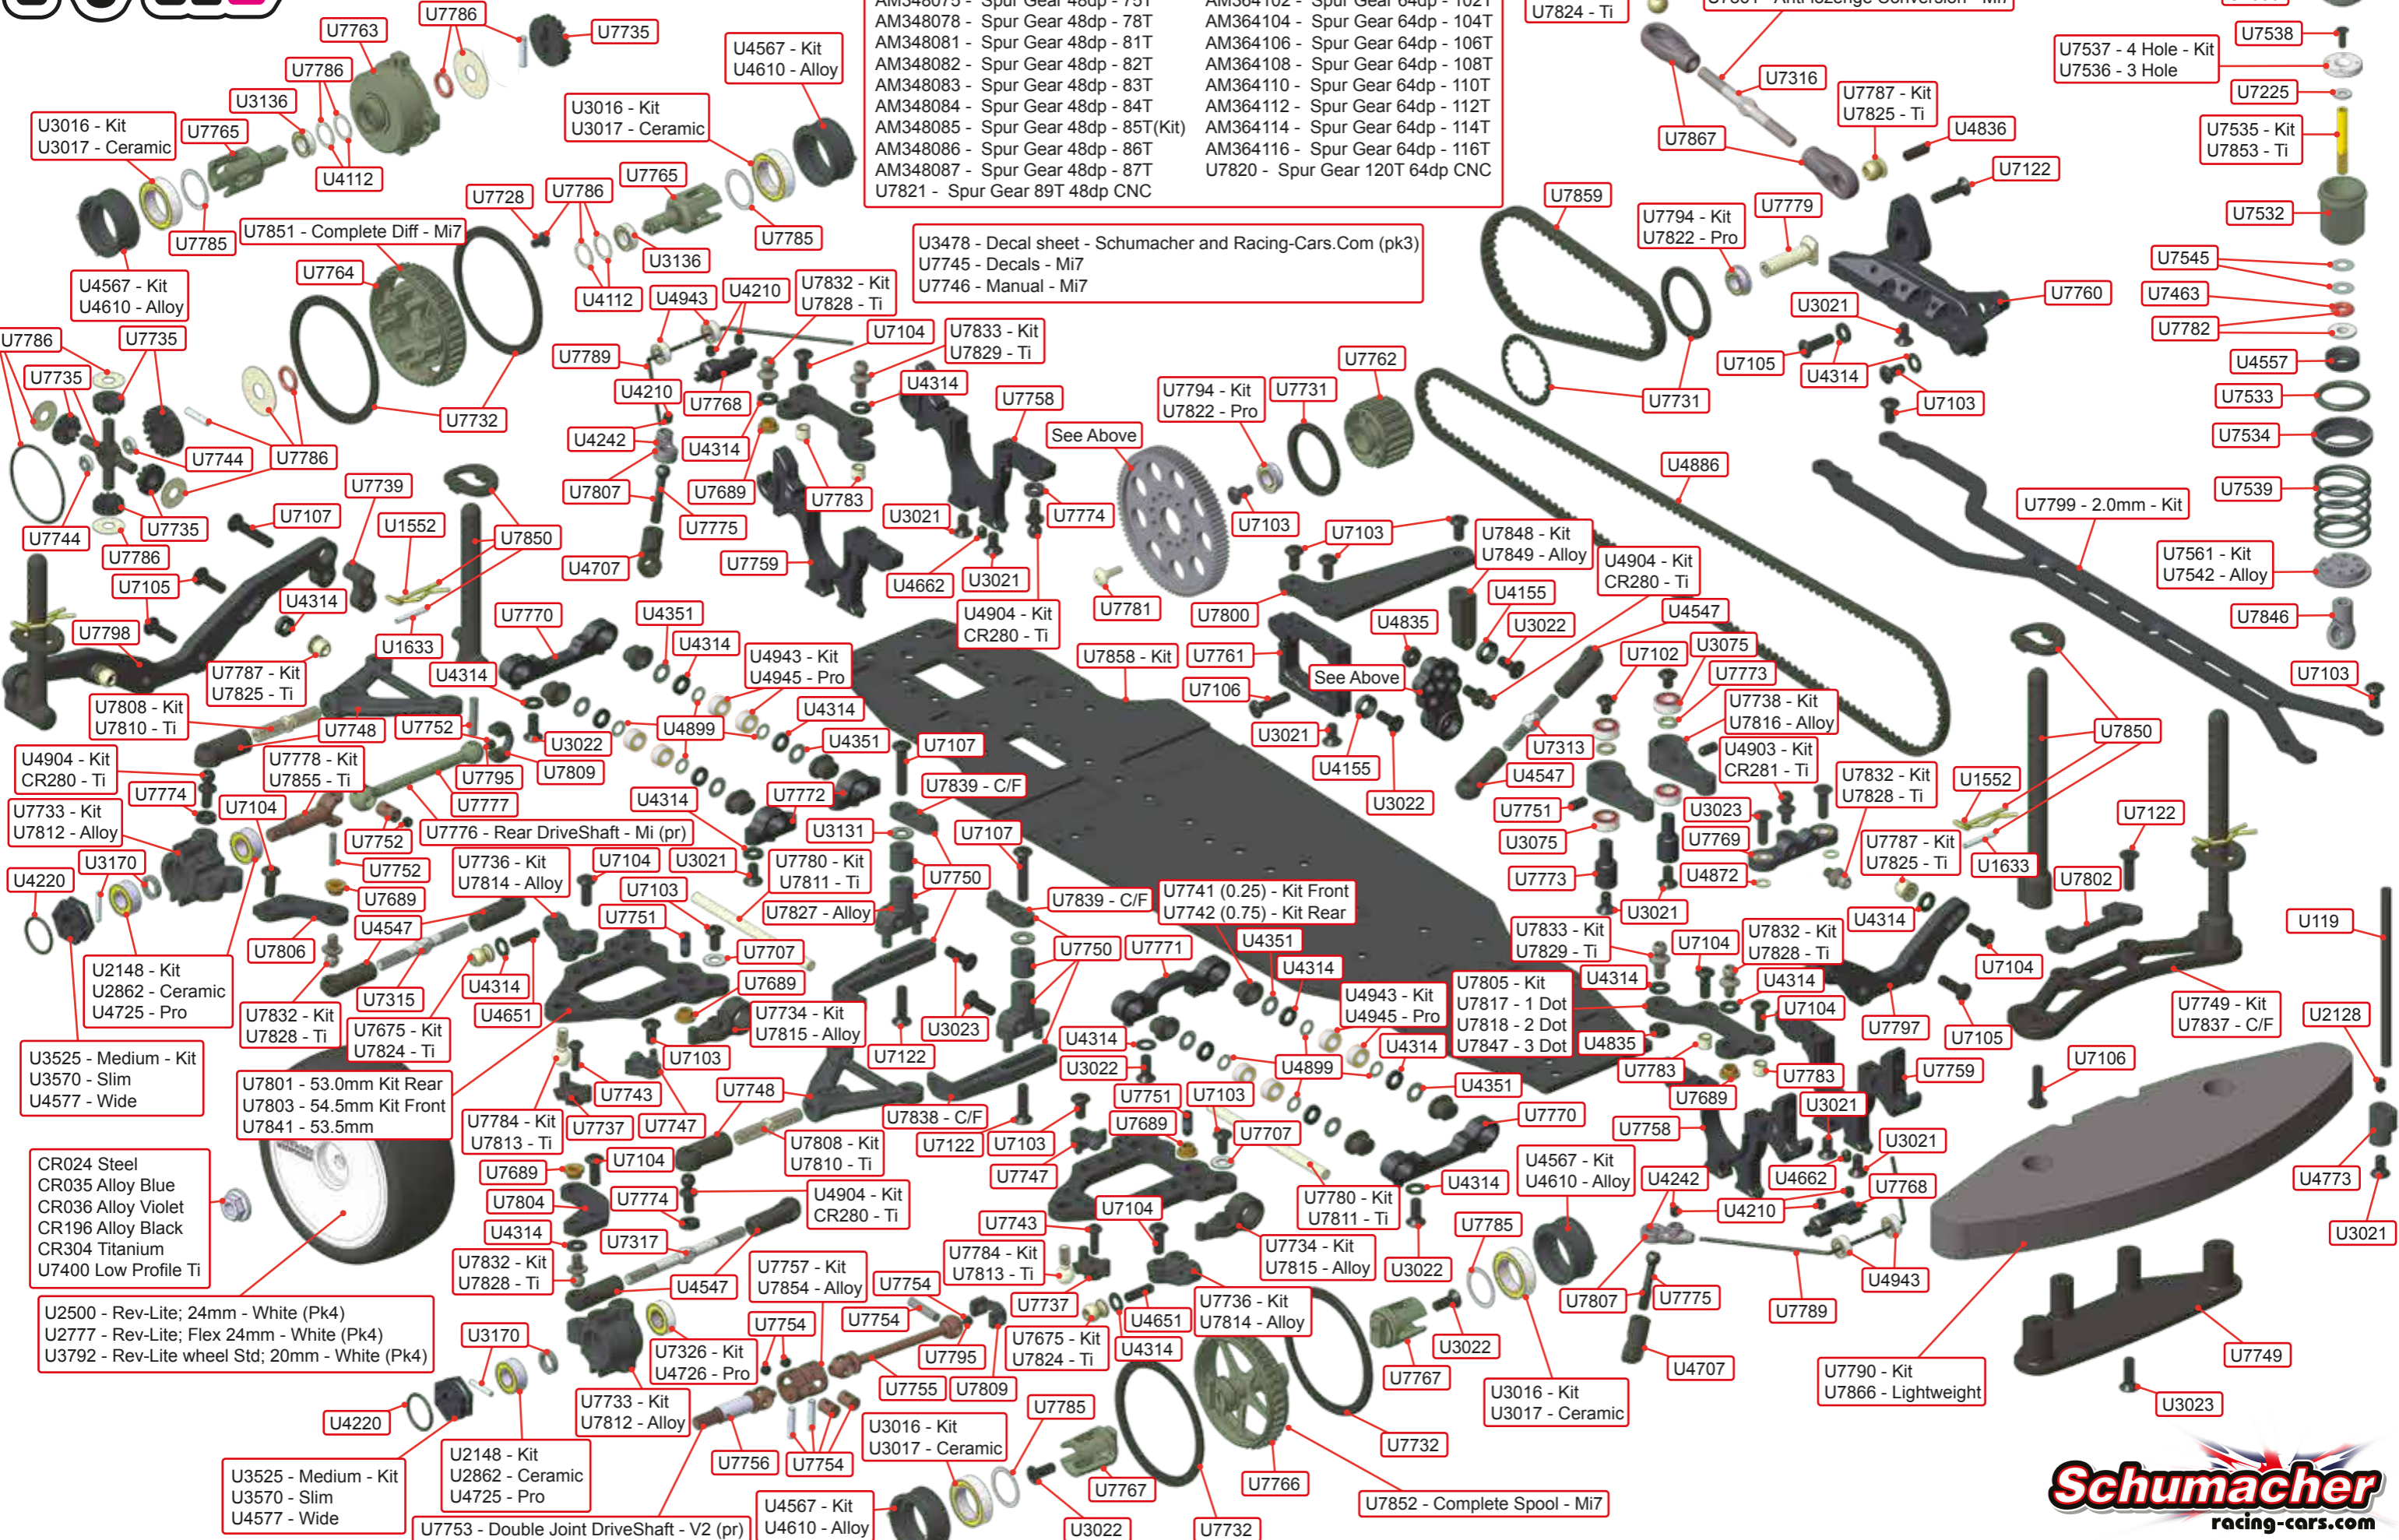

Servo Arms
U4741 - Kit (pr)
CR465 - 23T - Alloy
CR466 - 25T - Alloy
U4328 - Impact Servo Saver

AM348069 - Spur Gear 48dp - 69T
AM348070 - Spur Gear 48dp - 70T
AM348071 - Spur Gear 48dp - 71T
AM348072 - Spur Gear 48dp - 72T
AM348073 - Spur Gear 48dp - 73T
AM348074 - Spur Gear 48dp - 74T
AM348075 - Spur Gear 48dp - 75T
AM348078 - Spur Gear 48dp - 78T
AM348081 - Spur Gear 48dp - 81T
AM348082 - Spur Gear 48dp - 82T
AM348083 - Spur Gear 48dp - 83T
AM348084 - Spur Gear 48dp - 84T
AM348085 - Spur Gear 48dp - 85T (Kit)
AM348086 - Spur Gear 48dp - 86T
AM348087 - Spur Gear 48dp - 87T
U7821 - Spur Gear 89T 48dp CNC

AM364090 - Spur Gear 64dp - 90T
AM364092 - Spur Gear 64dp - 92T
AM364094 - Spur Gear 64dp - 94T
AM364096 - Spur Gear 64dp - 96T
AM364098 - Spur Gear 64dp - 98T
AM364100 - Spur Gear 64dp - 100T
AM364102 - Spur Gear 64dp - 102T
AM364104 - Spur Gear 64dp - 104T
AM364106 - Spur Gear 64dp - 106T
AM364108 - Spur Gear 64dp - 108T
AM364110 - Spur Gear 64dp - 110T
AM364112 - Spur Gear 64dp - 112T
AM364114 - Spur Gear 64dp - 114T
AM364116 - Spur Gear 64dp - 116T
U7820 - Spur Gear 120T 64dp CNC

U7540 - Ultra Short Shock Damper Sleeve - Mi6evo (pr)
U7541 - Ultra Short Shock Sleeve Piston - Mi6evo (pr)

U3478 - Decal sheet - Schumacher and Racing-Cars.Com (pk3)
U7745 - Decals - Mi7
U7746 - Manual - Mi7

U3016 - Kit
U3017 - Ceramic

U4567 - Kit
U4610 - Alloy

U3525 - Medium - Kit
U3570 - Slim
U4577 - Wide

CR024 Steel
CR035 Alloy Blue
CR036 Alloy Violet
CR196 Alloy Black
CR304 Titanium
U7400 Low Profile Ti

U2500 - Rev-Lite; 24mm - White (Pk4)
U2777 - Rev-Lite; Flex 24mm - White (Pk4)
U3792 - Rev-Lite wheel Std; 20mm - White (Pk4)

U3525 - Medium - Kit
U3570 - Slim
U4577 - Wide

U2148 - Kit
U2862 - Ceramic
U4725 - Pro

U7753 - Double Joint DriveShaft - V2 (pr)
U4567 - Kit
U4610 - Alloy

U3016 - Kit
U3017 - Ceramic

U4567 - Kit
U4610 - Alloy

U7852 - Complete Spool - Mi7