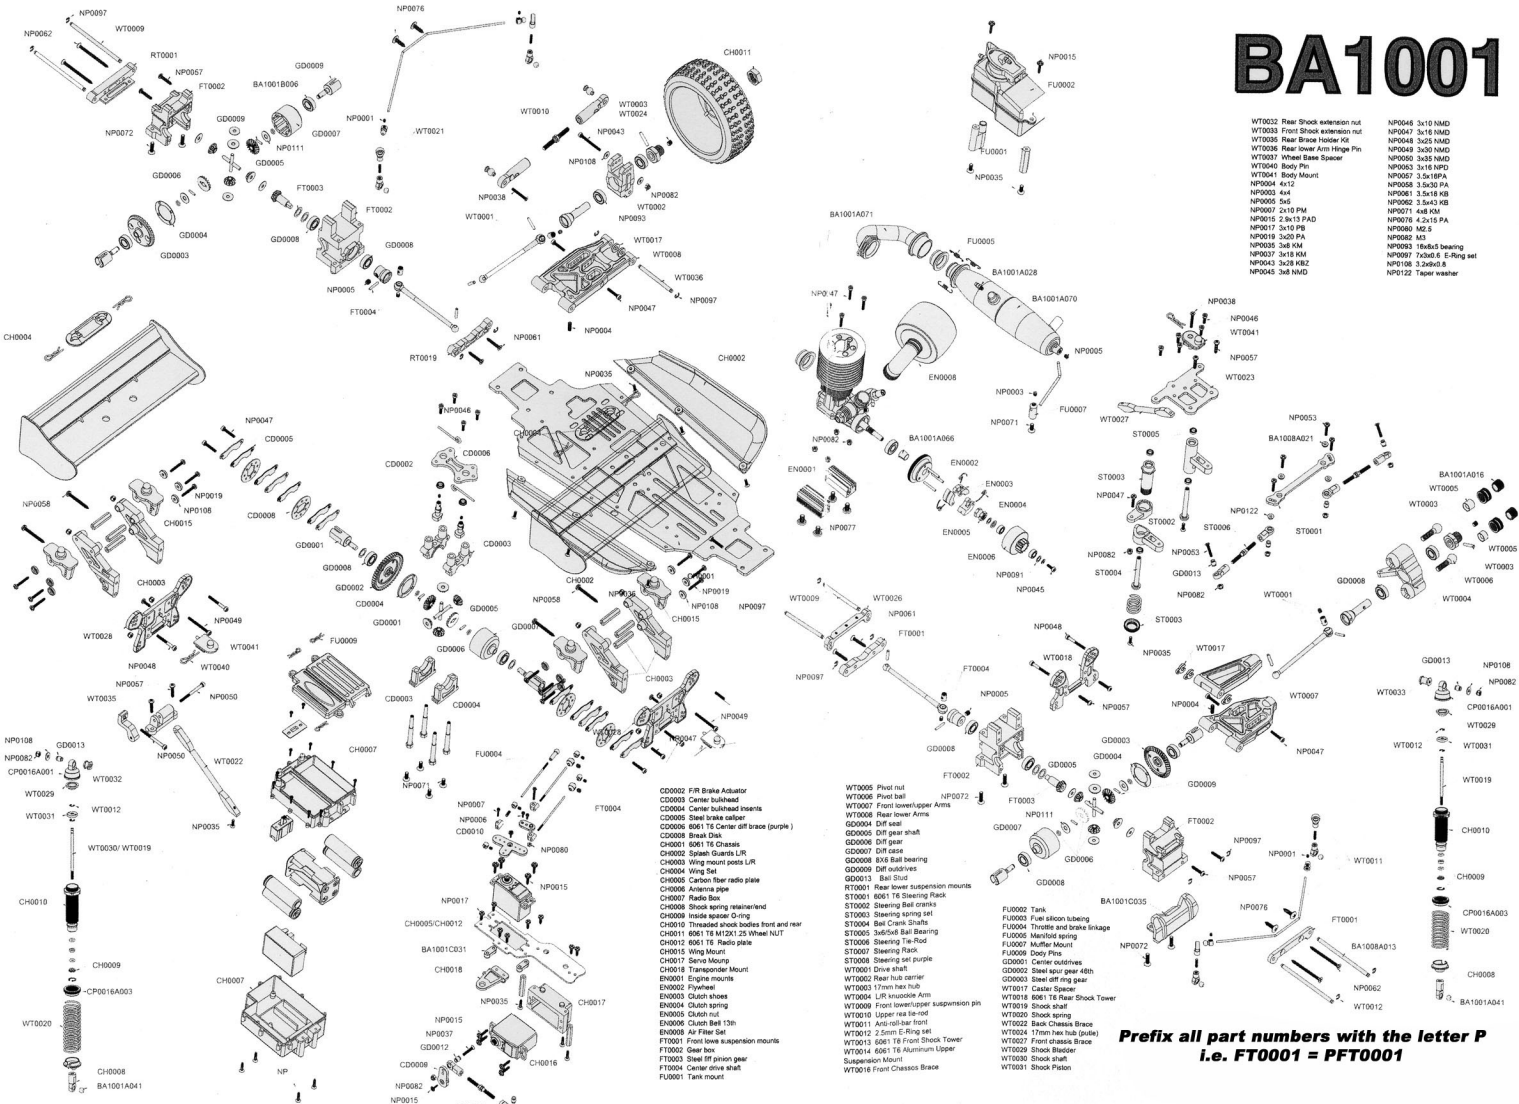

BA1001

Prefix all part numbers with the letter P
i.e. FT0001 = PFT0001