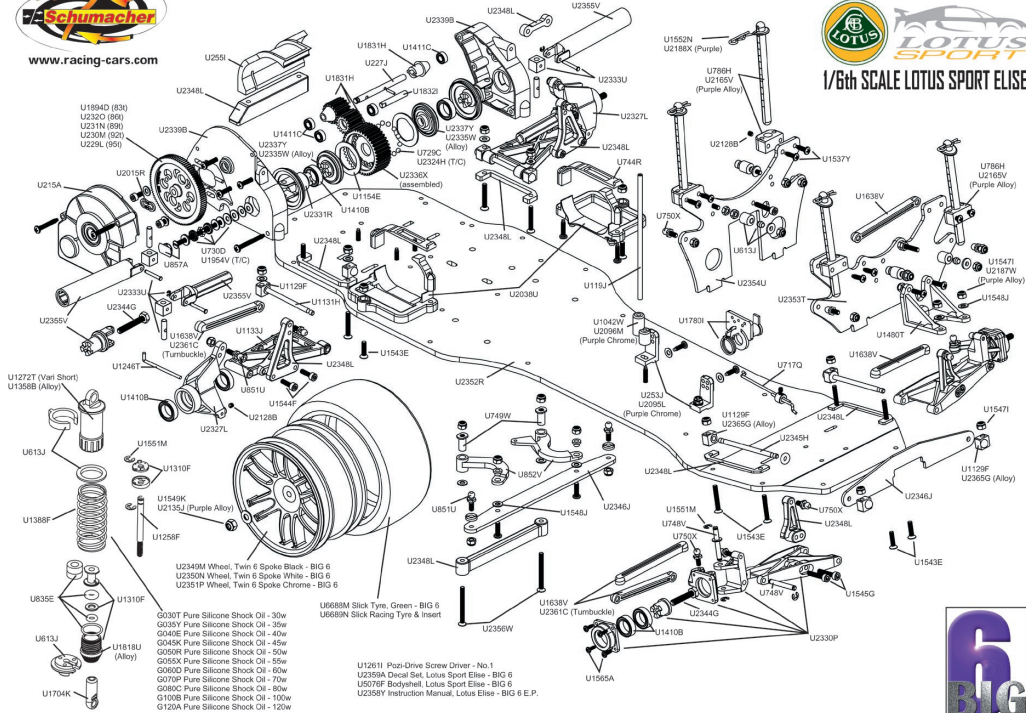

www.racing-cars.com

Schumacher

LOTUS SPORT

1/6th SCALE LOTUS SPORT ELISE

U215A
U2015R
U857A
U730D
U1954V (T/C)

U2333U
U2344G
U2355V

U1272T (Vari Short)
U1358B (Alloy)

U613J

U1388F

U835E

U613J

U1704K

U1818U (Alloy)

U1704K