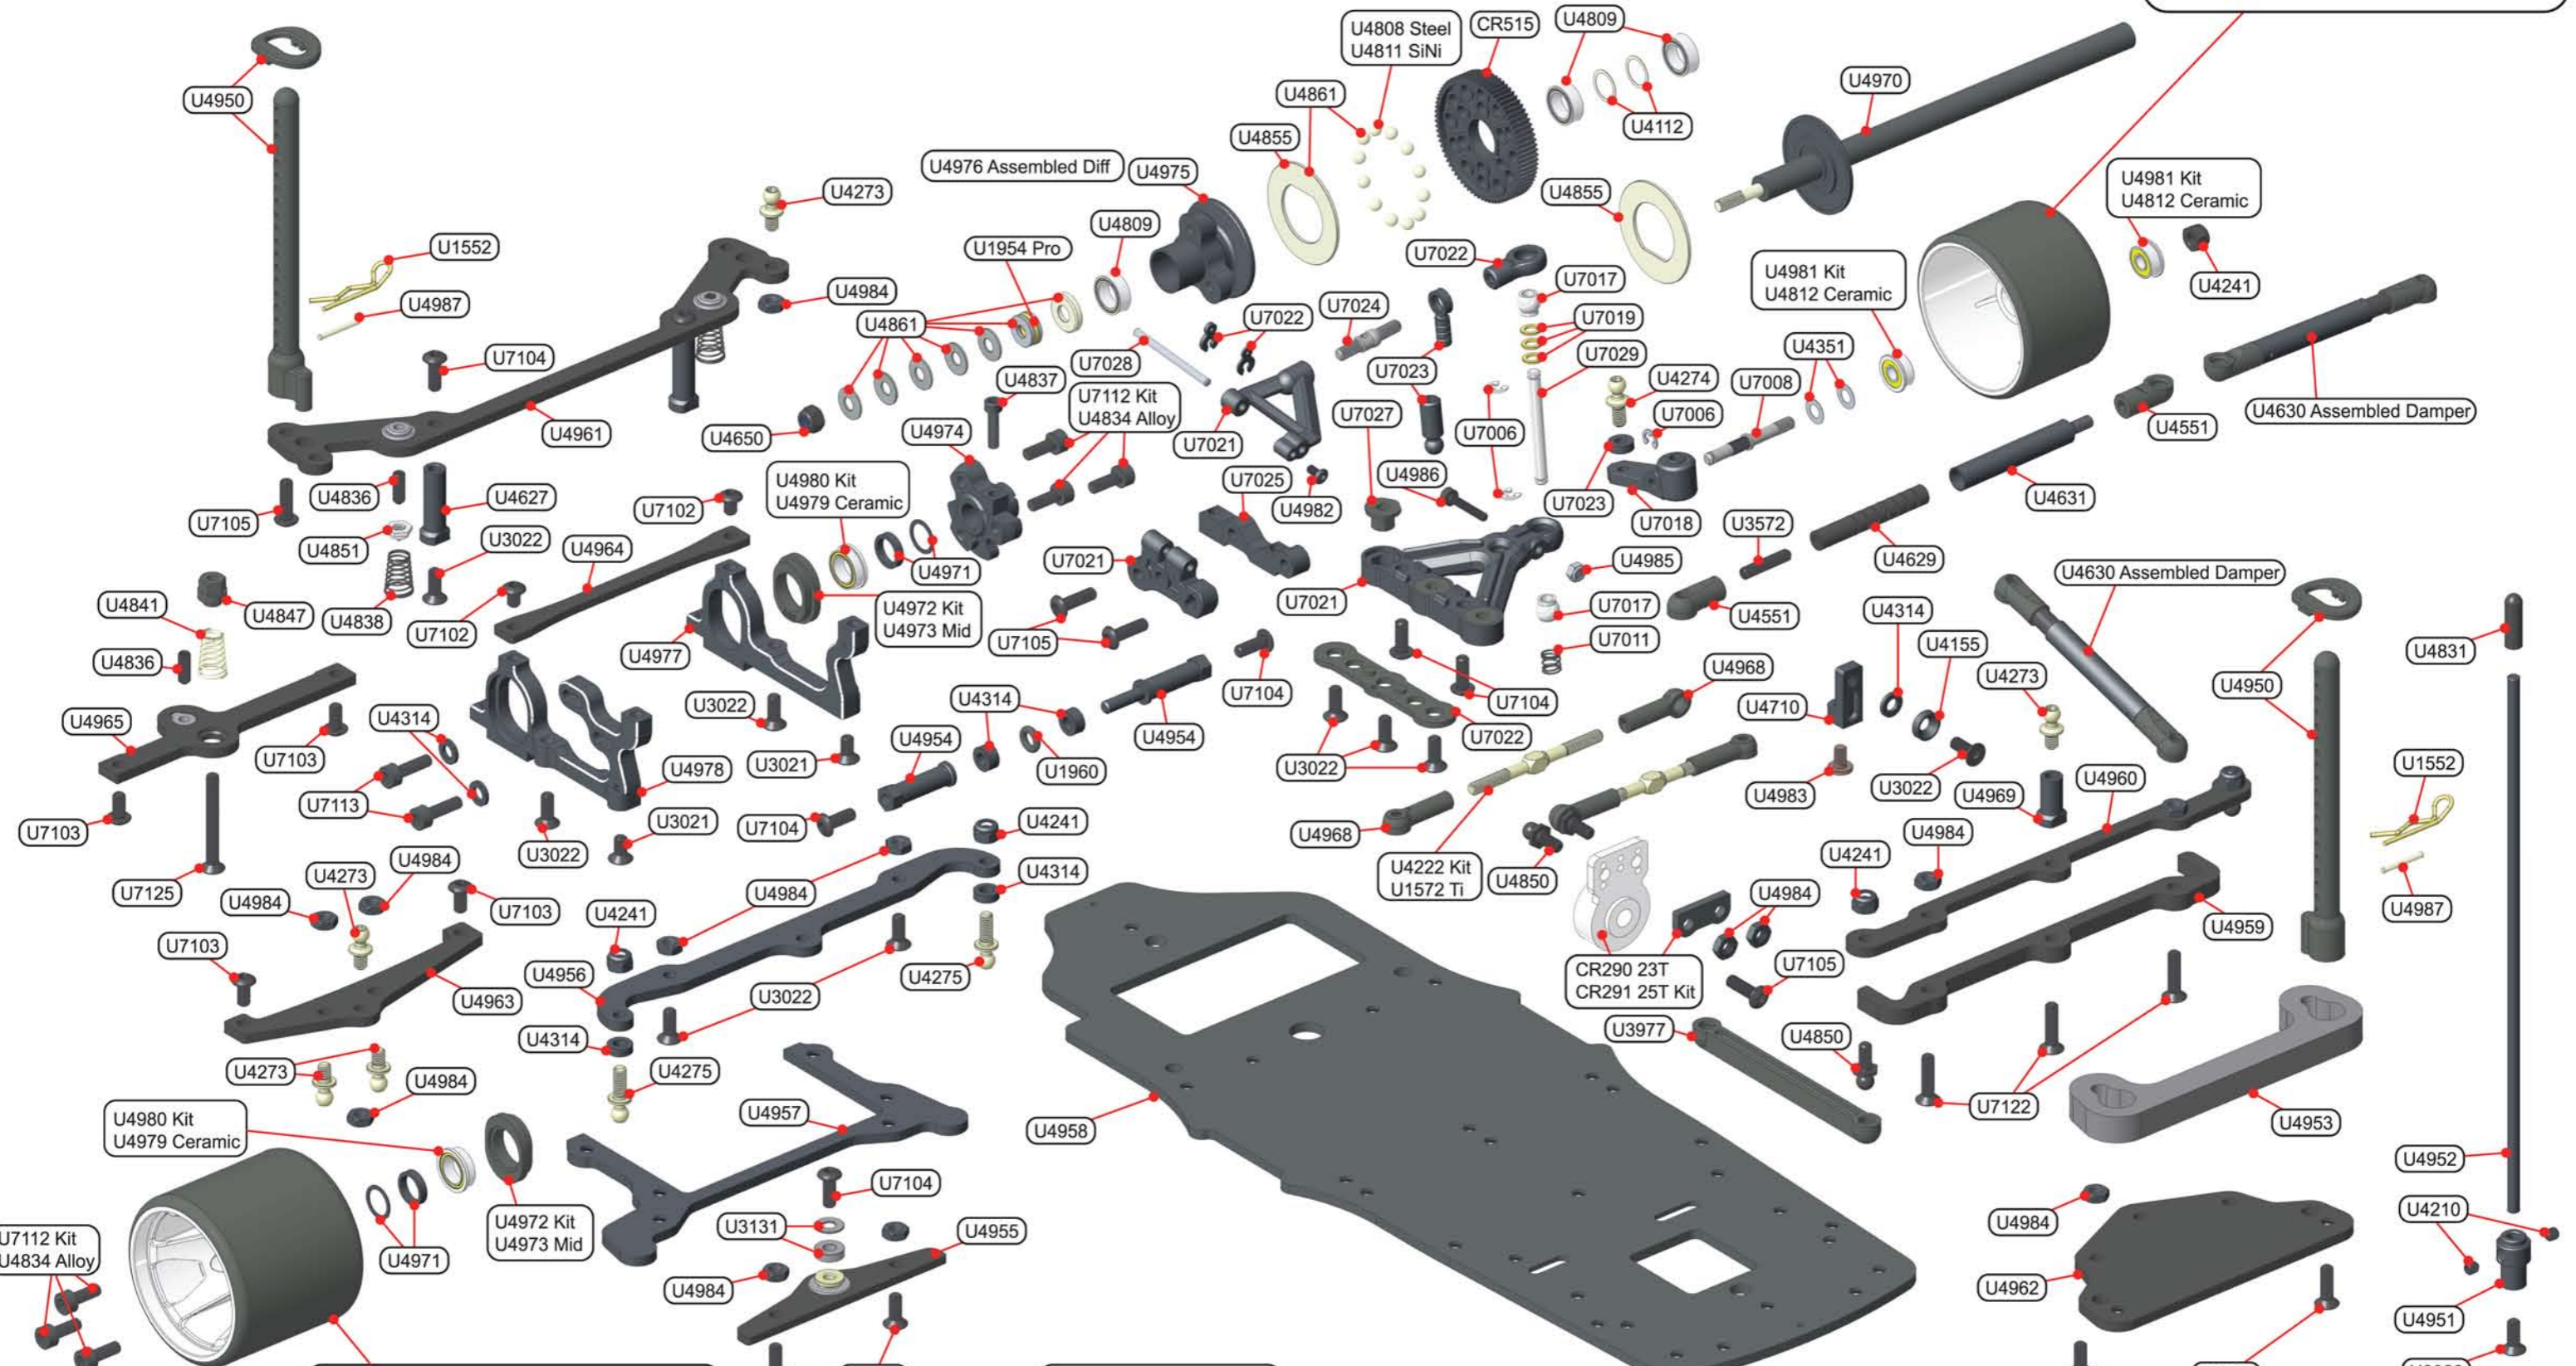

ECLIPSE

A NEW BEGINNING

SPUR GEAR OPTIONS
 CRW64072 - Core Rc - 72T 64DP
 CR513 - Kimbrough - 78T 64DP
 CR514 - Kimbrough - 88T 64DP
 CR515 - Kimbrough - 76T 64DP

FRONT TYRE OPTIONS

JT30FA	Foam Tyres - 1/12 Front Pink 30Sh A Foam
JT32FA	Foam Tyres - 1/12 Front Magenta 32Sh A Foam
JT35FA	Foam Tyres - 1/12 Front Double Pink 35Sh A Foam
JT2-30FJ	Foam Tyres - 1/12 Front Pink 30Sh J Foam
JT2-32FJ	Foam Tyres - 1/12 Front Magenta 32Sh J Foam
JT2-35FJ	Foam Tyres - 1/12 Front Double Pink 35Sh J Foam
JT2-30FB	Foam Tyres - 1/12 Front Gold 30Sh Bomber

REAR TYRE OPTIONS

JT28RA	Foam Tyres - 1/12 Rear Soft Pink 28Sh A Foam
JT30RA	Foam Tyres - 1/12 Rear Pink 30Sh A Foam
JT32RA	Foam Tyres - 1/12 Rear Magenta 32Sh A Foam
JT2-30RJ	Foam Tyres - 1/12 Rear Pink 30Sh J Foam
JT2-32RJ	Foam Tyres - 1/12 Rear Magenta 32Sh J Foam
JT2-30RB	Foam Tyres - 1/12 Rear Gold 30Sh Bomber

FRONT SPRING OPTIONS

SUPER SOFT - U7013 - 175gf/mm
 RED - U7015 - 180gf/mm
 YELLOW - U7016 - 210gf/mm
 BLUE - U7014 - 240gf/mm
 SOFT - U7012 - 275gf/mm
 MEDIUM SOFT - U7011 - 330gf/mm
 MEDIUM - U7009 - 400gf/mm
 HARD - U7010 - 570gf/mm

REAR SPRING OPTIONS

BLACK - U4838 - Soft
 SILVER - U4839 - Med/Soft
 GOLD - U4840 - Med/Hard
 NICKEL - U4841 - Hard
 Spring Tuning Set Rear - U4846