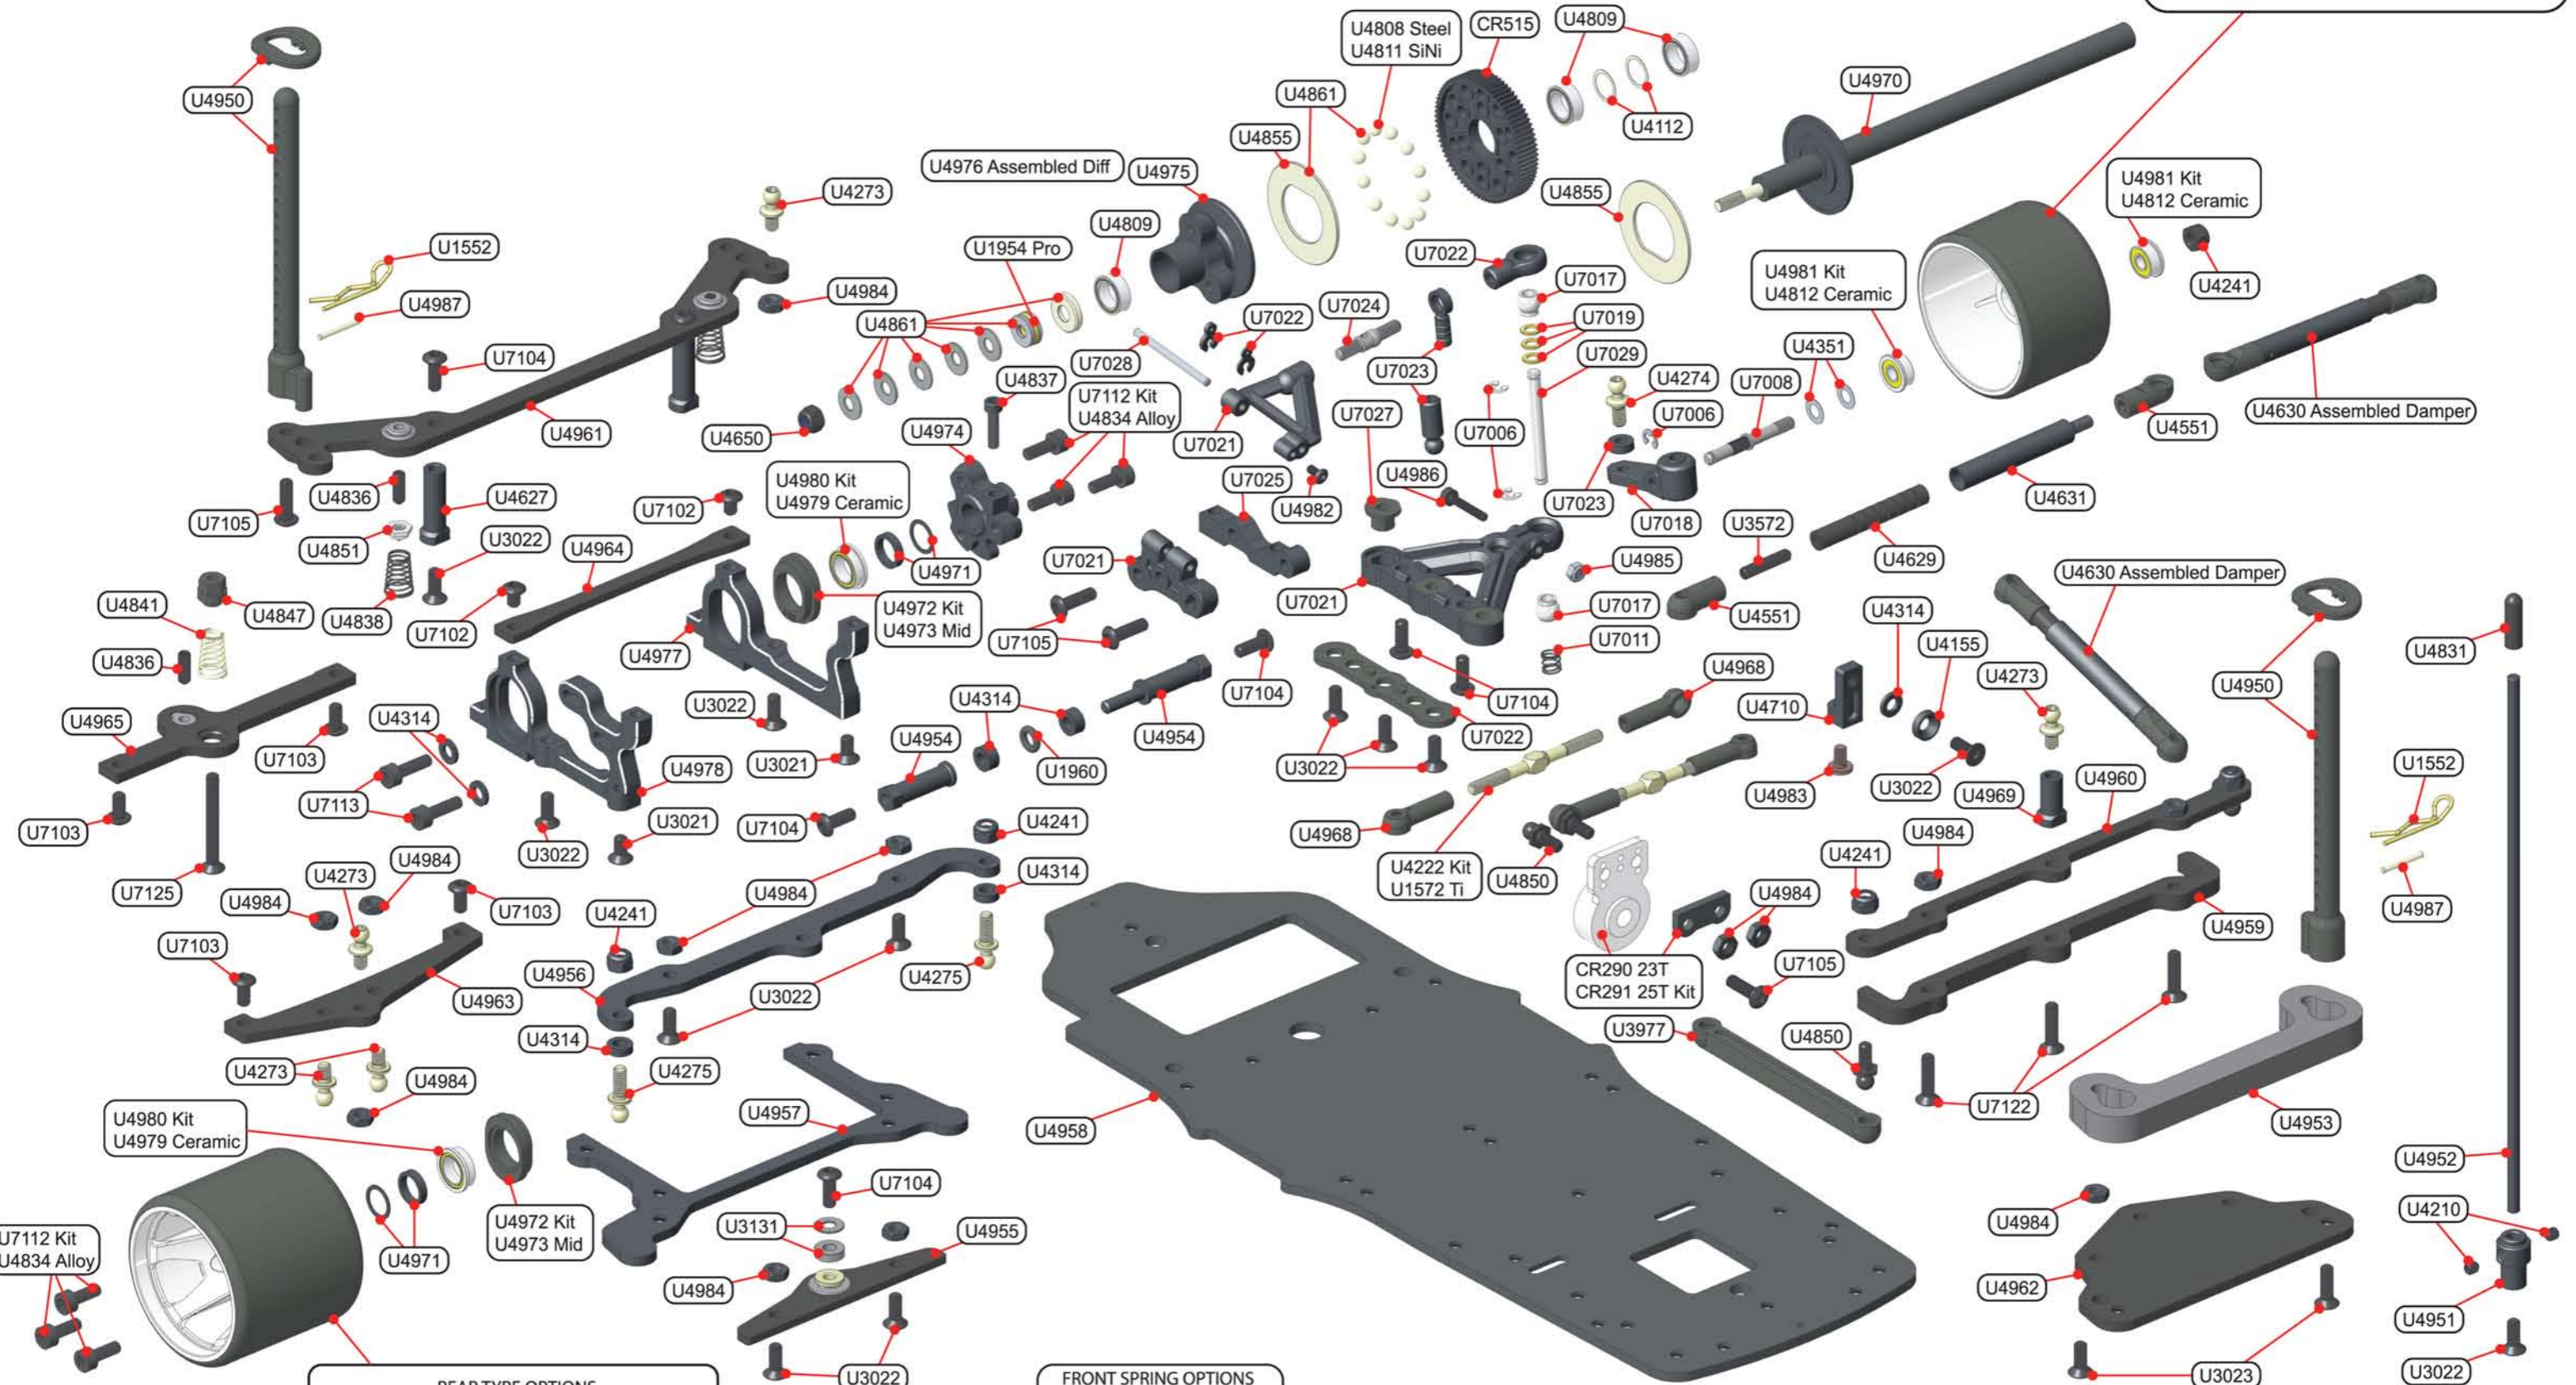

ECLIPSE

A NEW BEGINNING

SPUR GEAR OPTIONS
 CRW64072 - Core Rc - 72T 64DP
 CR513 - Kimbrough - 78T 64DP
 CR514 - Kimbrough - 88T 64DP
 CR515 - Kimbrough - 76T 64DP

FRONT TYRE OPTIONS

JT30FA	Foam Tyres - 1/12 Front Pink 30Sh A Foam
JT32FA	Foam Tyres - 1/12 Front Magenta 32Sh A Foam
JT35FA	Foam Tyres - 1/12 Front Double Pink 35Sh A Foam
JT2-30FJ	Foam Tyres - 1/12 Front Pink 30Sh J Foam
JT2-32FJ	Foam Tyres - 1/12 Front Magenta 32Sh J Foam
JT2-35FJ	Foam Tyres - 1/12 Front Double Pink 35Sh J Foam
JT2-30FB	Foam Tyres - 1/12 Front Gold 30Sh Bomber

REAR TYRE OPTIONS

JT28RA	Foam Tyres - 1/12 Rear Soft Pink 28Sh A Foam
JT30RA	Foam Tyres - 1/12 Rear Pink 30Sh A Foam
JT32RA	Foam Tyres - 1/12 Rear Magenta 32Sh A Foam
JT2-30RJ	Foam Tyres - 1/12 Rear Pink 30Sh J Foam
JT2-32RJ	Foam Tyres - 1/12 Rear Magenta 32Sh J Foam
JT2-30RB	Foam Tyres - 1/12 Rear Gold 30Sh Bomber

FRONT SPRING OPTIONS

SUPER SOFT - U7013 - 175gf/mm
 RED - U7015 - 180gf/mm
 YELLOW - U7016 - 210gf/mm
 BLUE - U7014 - 240gf/mm
 SOFT - U7012 - 275gf/mm
 MEDIUM SOFT - U7011 - 330gf/mm
 MEDIUM - U7009 - 400gf/mm
 HARD - U7010 - 570gf/mm

REAR SPRING OPTIONS

BLACK - U4838 - Soft
 SILVER - U4839 - Med/Soft
 GOLD - U4840 - Med/Hard
 NICKEL - U4841 - Hard
 Spring Tuning Set Rear - U4846